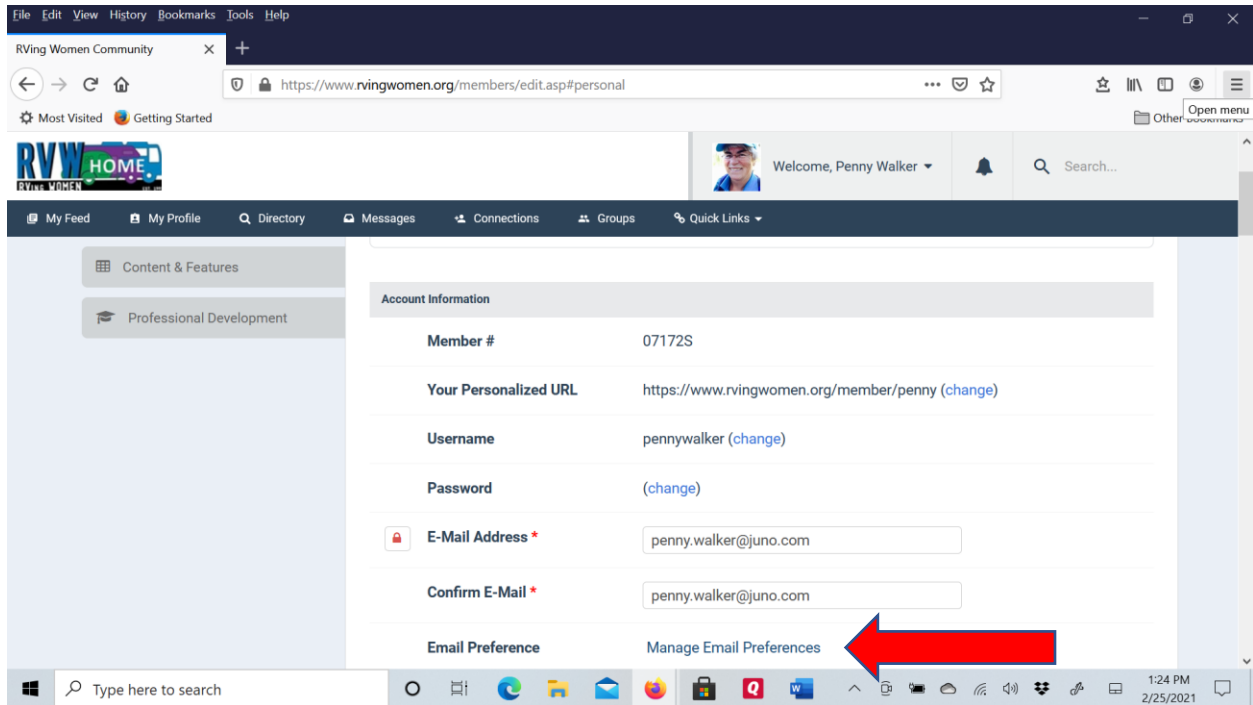

3. Select Manage Email Preferences